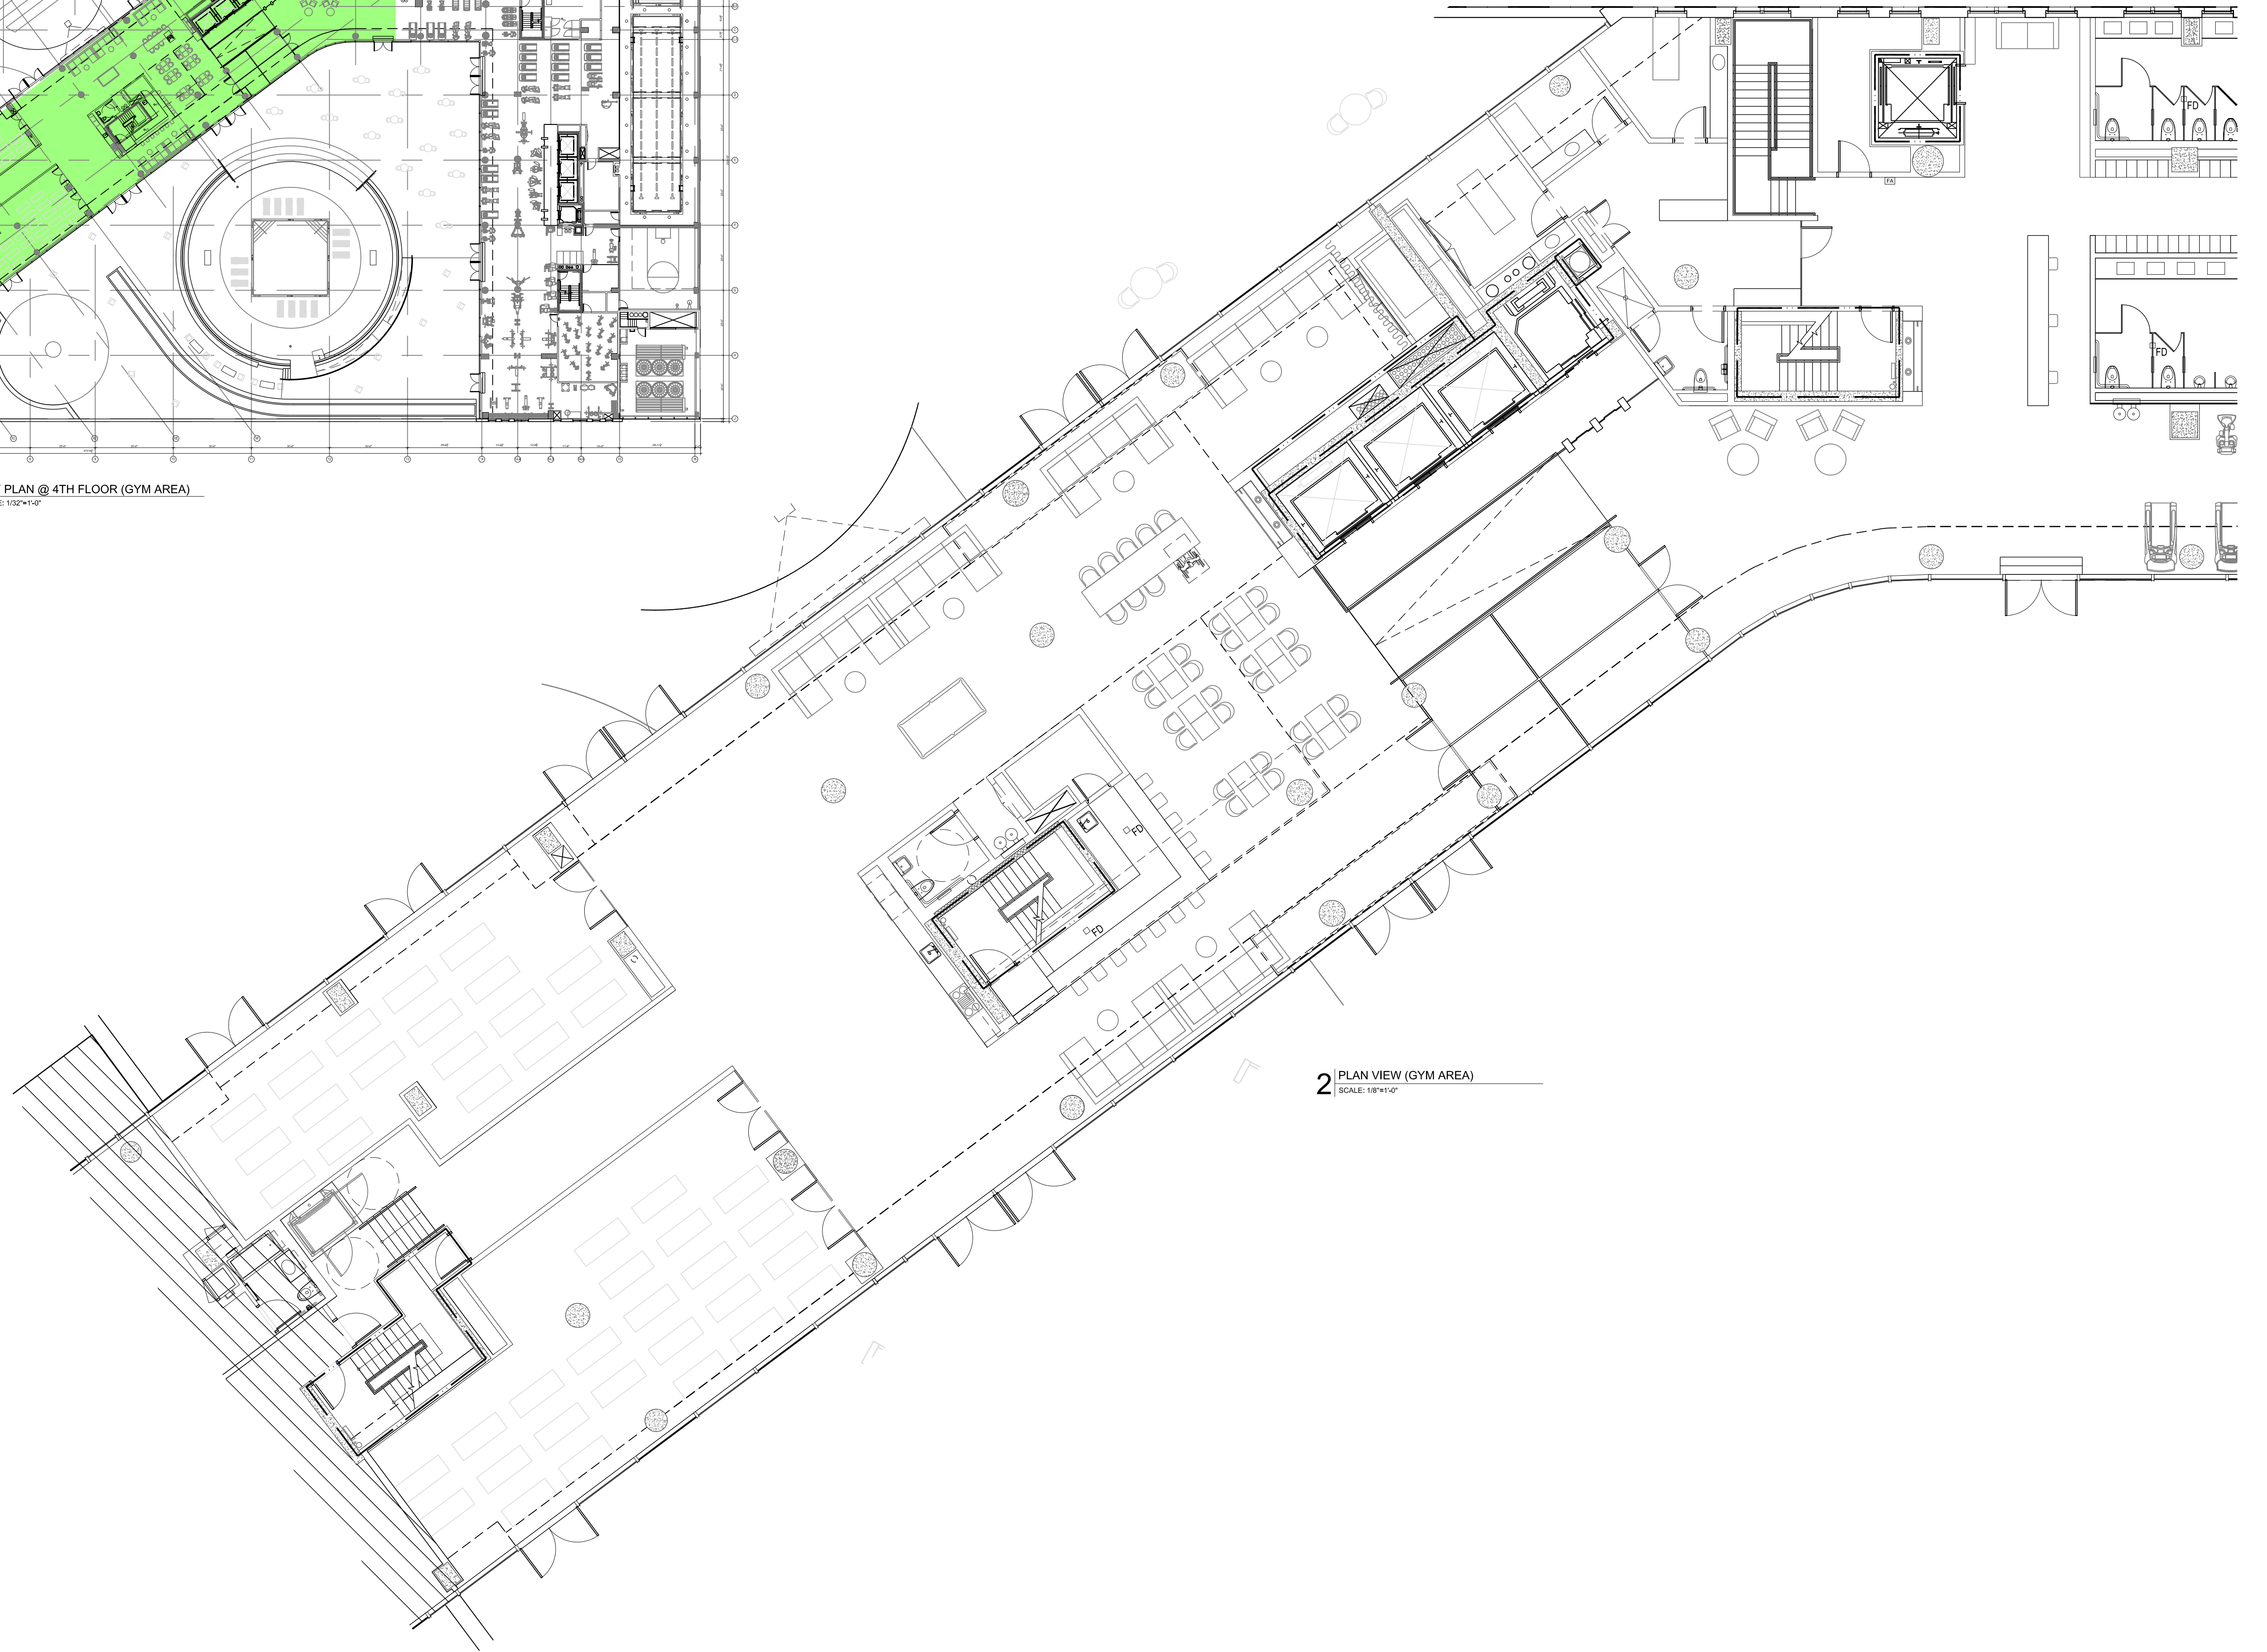

1 KEY PLAN @ 4TH FLOOR (GYM AREA)
SCALE: 1/32"=1'-0"

2 PLAN VIEW (GYM AREA)
SCALE: 1/8"=1'-0"